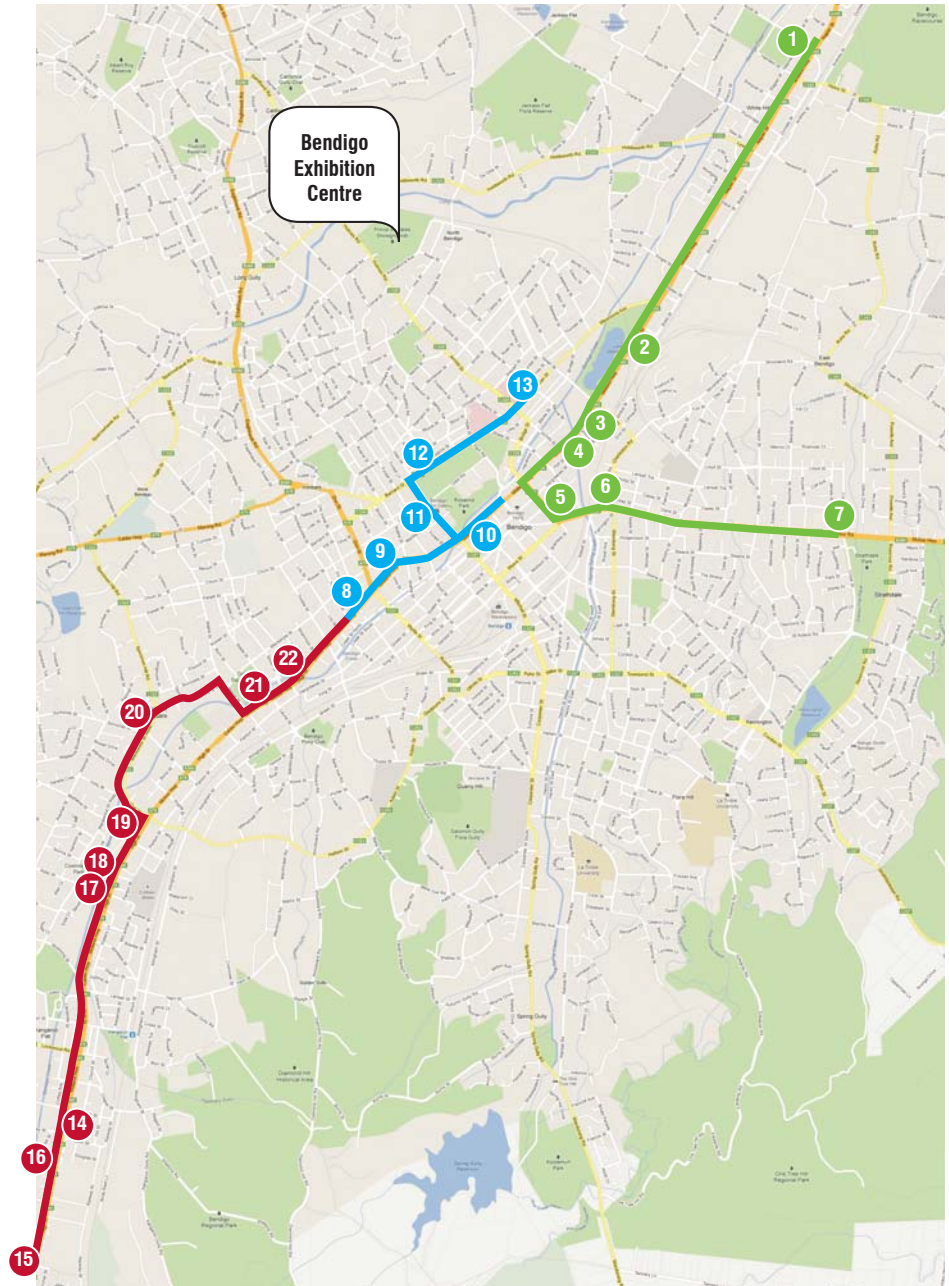

# North

- 1 Allara Motor Inn  
(Opposite motel)  
Run 1 6.00pm  
Run 2 6.40pm
- 2 Lake View  
Tea House  
Julie Anna  
(Lake View car park)  
Run 1 6.08pm  
Run 2 6.43pm
- 3 Quest Central  
Run 1 6.10pm  
Run 2 6.45pm
- 4 Alexandra Place  
Run 1 6.12pm  
Run 2 6.47pm
- 5 Haymarket Motel (Brian Boru)  
Run 1 6.14pm  
Run 2 6.49pm
- 6 McIvor Motor Inn  
Run 1 6.16pm  
Run 2 6.51pm
- 7 All Seasons  
Golden Reef Motel  
(All Seasons side)  
Run 1 6.20pm  
Run 2 6.55pm

# Central

- 8 Central Deborah Motor Inn  
National Hotel  
(National Hotel)  
Run 1 6.00pm  
Run 2 6.35pm
- 9 Cathedral Motor Inn  
Run 1 6.05pm  
Run 2 6.40pm
- 10 Shamrock Hotel  
(Williamson entrance)  
Run 1 6.10pm  
Run 2 6.45pm
- 11 Barclay On View  
Run 1 6.14pm  
Run 2 6.55pm
- 12 Oval Motel  
Run 1 6.20pm  
Run 2 7.00pm
- 13 Art Series - The Schaller Studio  
Run 1 6.25pm  
Run 2 7.05pm

# South

- 14 Sandhurst Motor Inn  
Run 1 5.50pm  
Run 2 6.40pm
- 15 Calder Motel  
Run 1 5.55pm  
Run 2 6.45pm
- 16 Bendigo Motor Inn  
Run 1 6.00pm  
Run 2 6.50pm
- 17 Homestead Motor Inn  
Run 1 6.03pm  
Run 2 6.53pm
- 18 Quest Apartments  
& Bendigo Colonial  
(Opposite side)  
Run 1 6.05pm  
Run 2 6.55pm
- 19 Elm Motel  
Run 1 6.10pm  
Run 2 7.00pm
- 20 Welcome Stranger  
Run 1 6.11pm  
Run 2 7.01pm
- 21 Goldfields Motor Inn  
Run 1 6.12pm  
Run 2 7.02pm
- 22 Heritage Motor Inn  
(Opposite side)  
Run 1 6.15pm  
Run 2 7.03pm

# Bus Routes

Buses Sponsored by