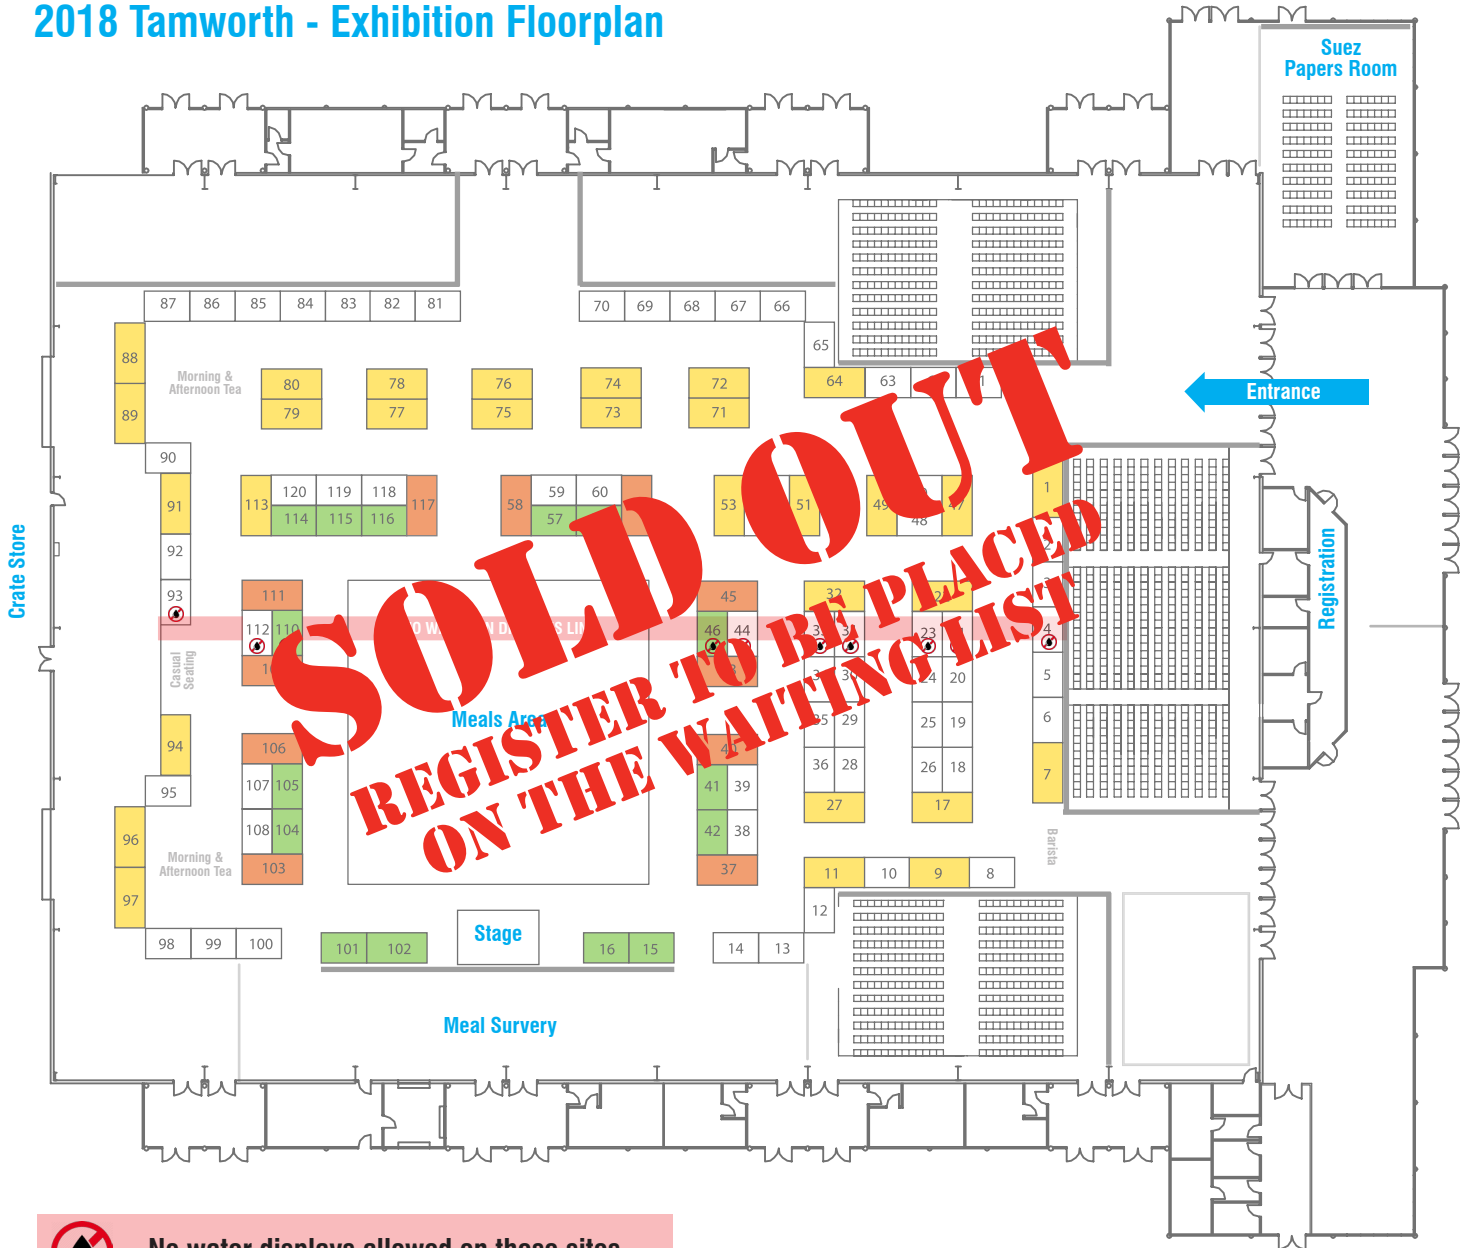

2018 Tamworth - Exhibition Floorplan

 No water displays allowed on these sites

Exhibition Site Costs

Site	Dimensions	Cost - WIOA Corporate Member	Cost - Non WIOA Corporate Member
Premium 4x2 Meals Area Site (Red)	4.0m x 2.0m	\$2,415	\$2,585
Premium 3x2 Meals Area Site (Green)	3.0m x 2.0m	\$2,140	\$2,310
Large Site (Yellow)	4.0m x 2.0m	\$2,140	\$2,310
Standard Site (White)	3.0m x 2.0m	\$1,870	\$2,035

All prices includes 10% GST.

3 x 2m site with fascia

Organisations may purchase floor space instead of a shell scheme site for a custom built exhibition site. The cost of floor space is the same as for a shell scheme site. All designs for custom exhibition sites must be approved by WIOA.