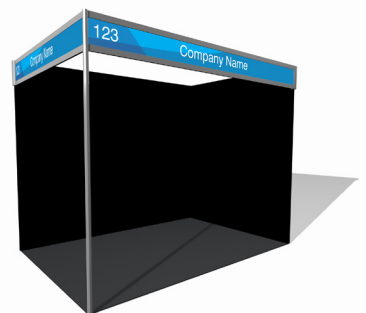

2018 Tamworth - Exhibition Floorplan

 No water displays allowed on these sites

Exhibition Site Costs

Site	Dimensions	Cost - WIOA Corporate Member	Cost - Non WIOA Corporate Member
Premium 4x2 Meals Area Site (Red)	4.0m x 2.0m	\$2,415	\$2,585
Premium 3x2 Meals Area Site (Green)	3.0m x 2.0m	\$2,140	\$2,310
Large Site (Yellow)	4.0m x 2.0m	\$2,140	\$2,310
Standard Site (White)	3.0m x 2.0m	\$1,870	\$2,035

All prices includes 10% GST.

3 x 2m site with fascia

Organisations may purchase floor space instead of a shell scheme site for a custom built exhibition site. The cost of floor space is the same as for a shell scheme site. All designs for custom exhibition sites must be approved by WIOA.